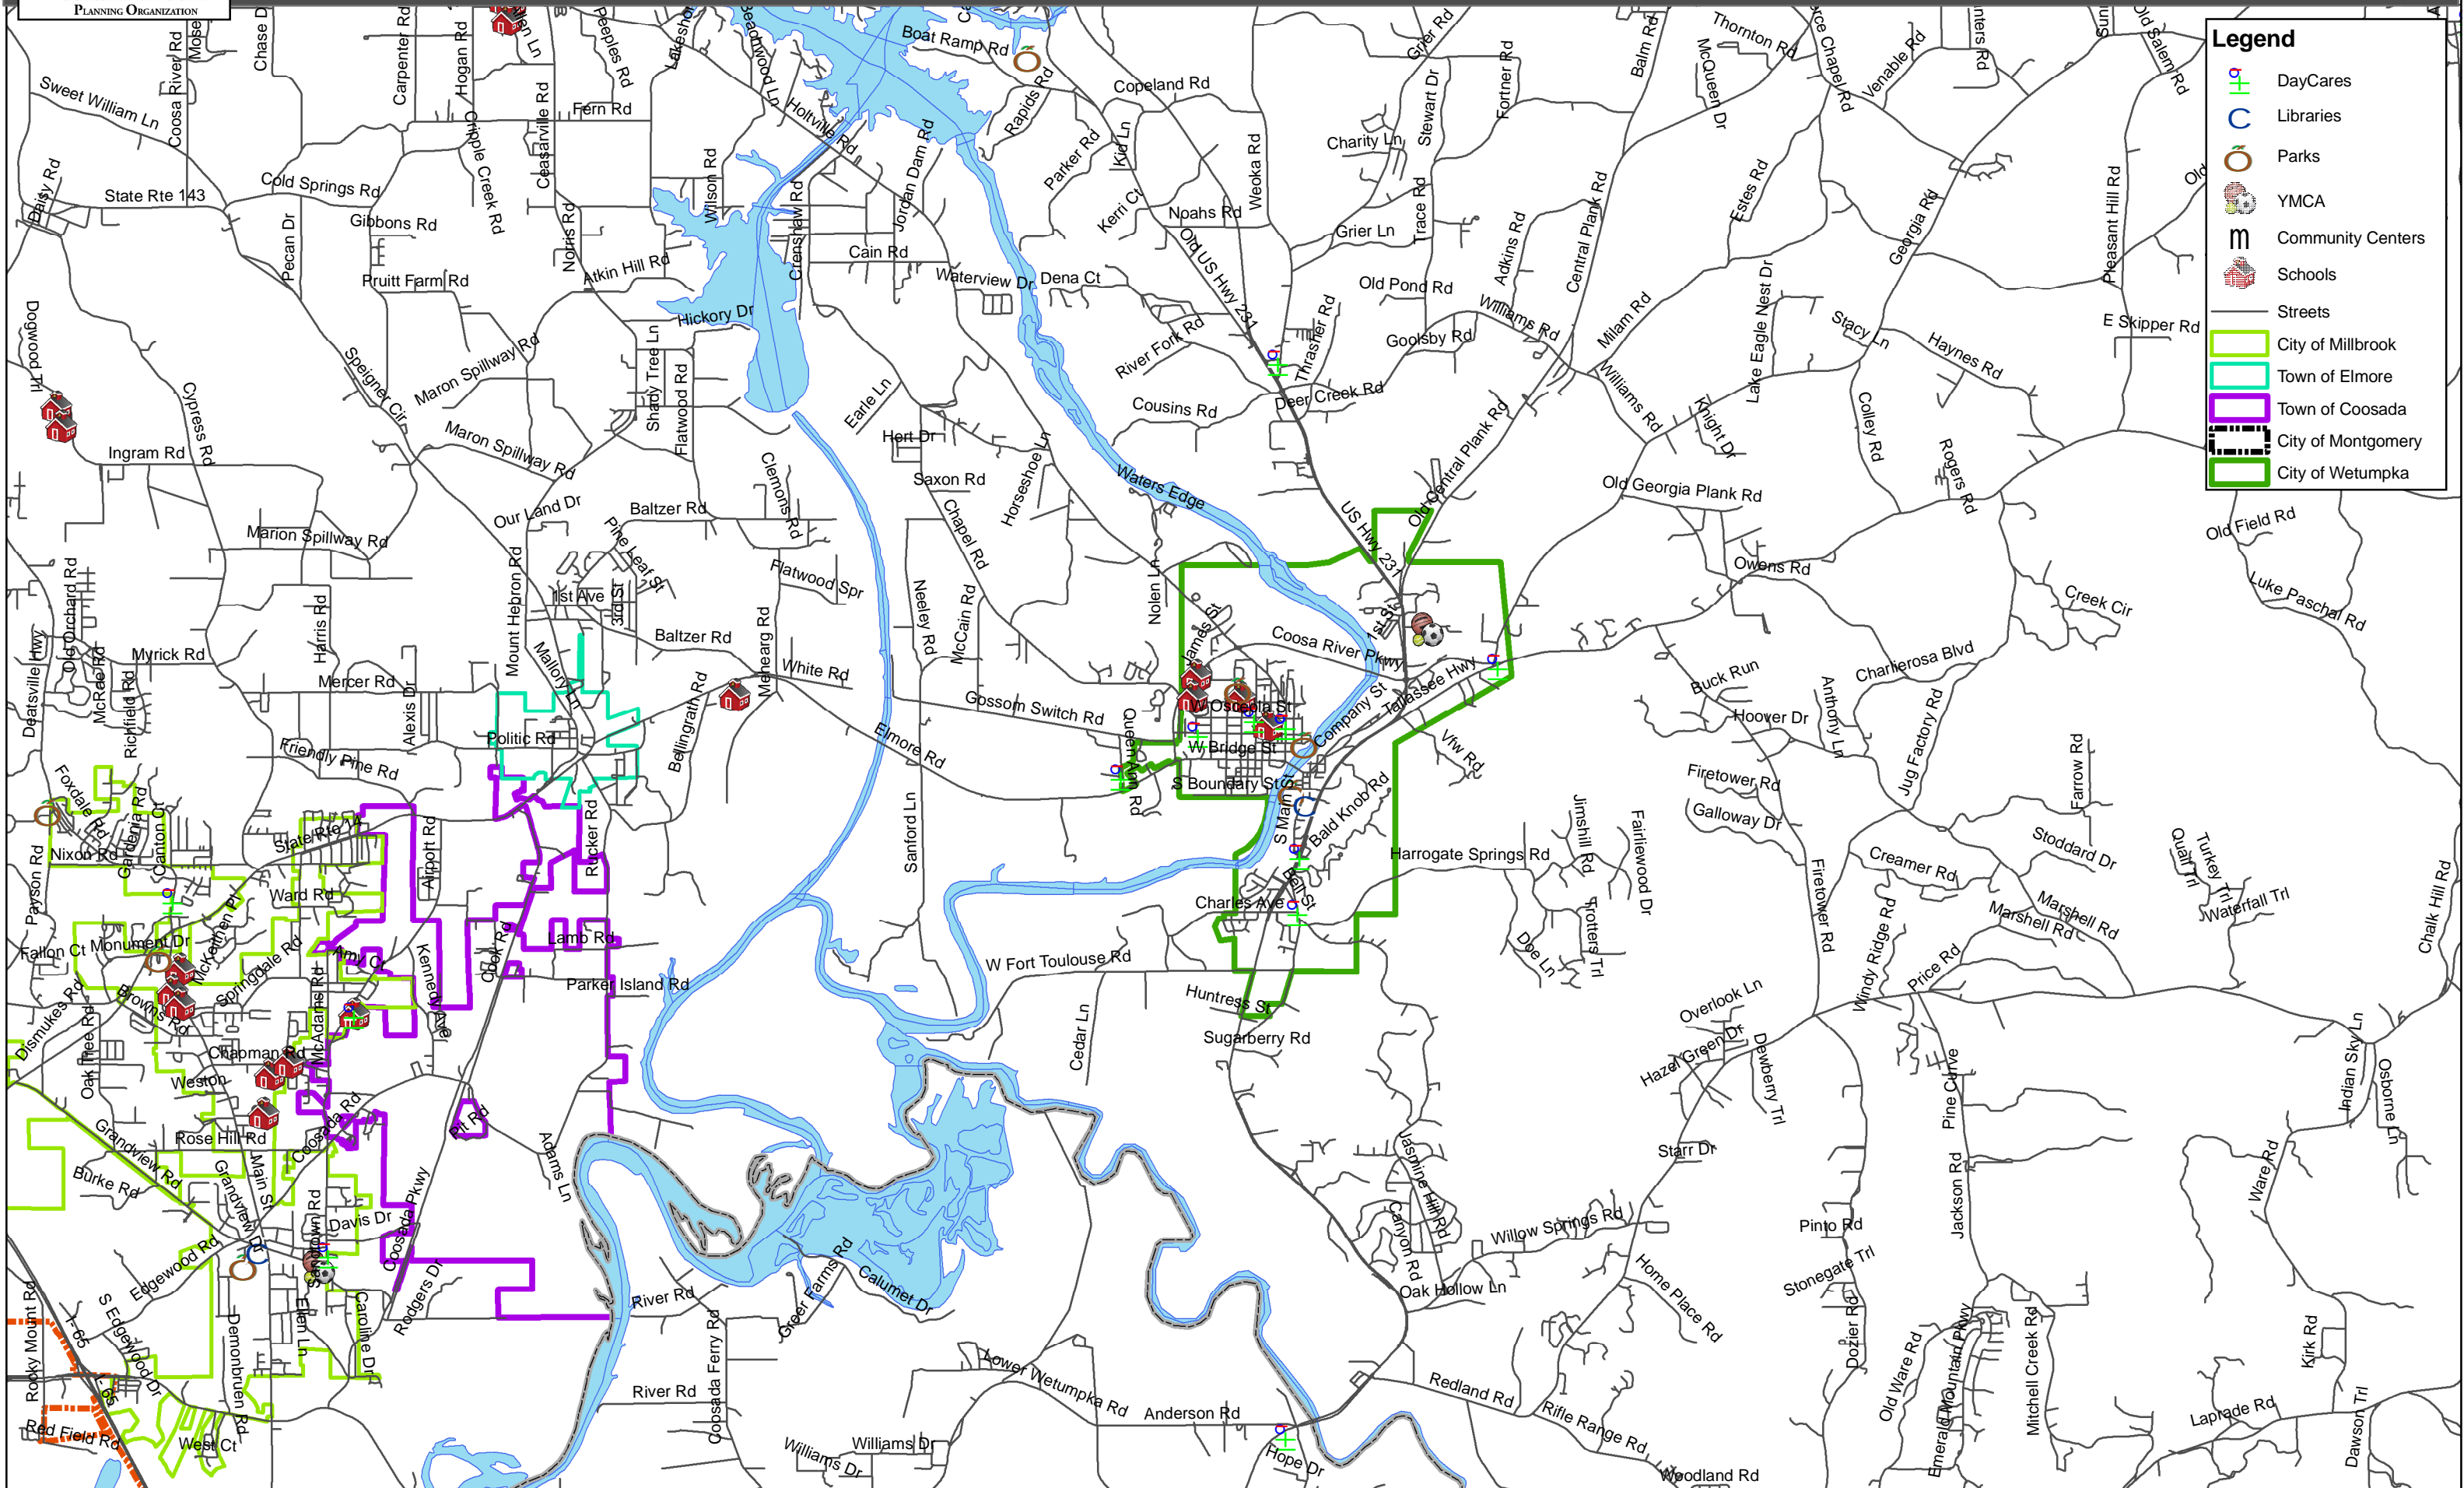

Montgomery MPO Bicycle and Pedestrian Plan Update - 2010

Legend

- DayCares
- Libraries
- Parks
- YMCA
- Community Centers
- Schools
- Streets
- City of Millbrook
- Town of Elmore
- Town of Coosada
- City of Montgomery
- City of Wetumpka